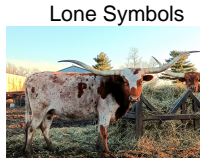

Courtesy of SS Backwards Longhorns

Lone Symbols

Date of Birth: 04/18/2017
 Registration 1: Pending
 Sale Price: \$

I love her dam and sisters. This little gal is really turning it on.

TTT: 73.0000 on 12/19/2020