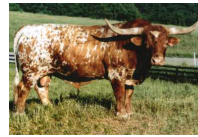

22 BACKWARDS LONGHORNS

AWESOME SYMBOL

Date of Birth: 03/25/2005
Registration 1: CI283891
Breeder: DCCI
Owner: Scott Simmons

What a cow. She is one of the cornerstone cows of our herd. She is a producer. See her daughter Double the Symbols and her offspring as well. You can't get a good picture of her color. She is speckled up like a box of crayons. Super gentle. Big and an excellent milking machine.

TTT: 66.2500 on 04/07/2015

AWESOME SYMBOL

WINCHESTER

UNBOUNDED SYMBOL

GIZMO

Sadie Sam

VJ TOMMIE (AKA UNLIMITED)

Kingly Symbol