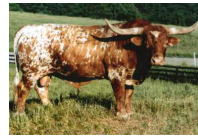

22 BACKWARDS LONGHORNS

AWESOME SYMBOL

Date of Birth: 03/25/2005
Registration 1: CI283891
Breeder: DCC1
Owner: Scott Simmons

What a cow. She is one of the cornerstone cows of our herd. She is a producer. See her daughter Double the Symbols and her offspring as well. You can't get a good picture of her color. She is speckled up like a box of crayons. Super gentle. Big and an excellent milking machine.

TTT: 66.2500 on 04/07/2015

AWESOME SYMBOL

WINCHESTER

UNBOUNDED SYMBOL

GIZMO

Sadie Sam

VJ TOMMIE (AKA UNLIMITED)

Kingly Symbol