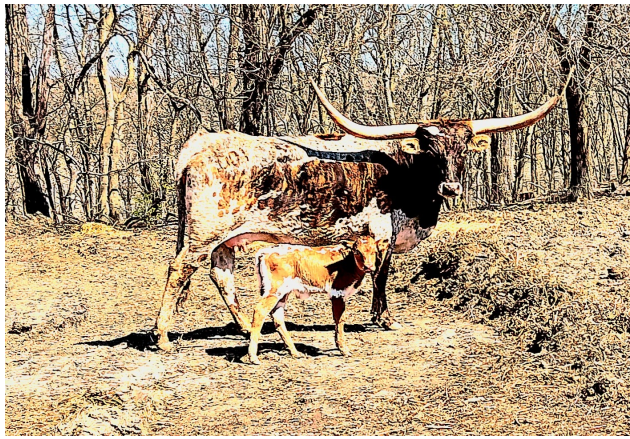

# 22 BACKWARDS LONGHORNS

**March 22**

Date of Birth:  
Registration 1:

03/22/2025  
Pending

Courtesy of SS Backwards Longhorns

March 22

Riverforks Top Notch

WF Kaleidoscope

M.C. HANGIN' TUFF

RIVERFORKS LIL EMPRESS

BRR TRAIL BOSS 48/8

WF EYE CANDY 509

COWBOY TUFF CHEX

M.C. ROZALYN

HUNTS MOST RESPECTED

Ozarks Donna Empress