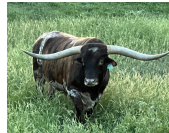

**HALLY BERRY**

Date of Birth: 05/13/2024  
 Registration 1: Pending

HALLY BERRY

Riverforks Top Notch

RIVERFORKS LIL EMPRESS

Vipers Call Girl

VIPER DRAGON

Shirley Peak