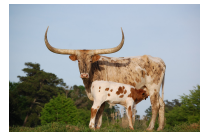

## WF Kaleidoscope

Date of Birth: 02/22/2020  
 Registration 1: ci331420\*  
 Sale Price: \$

Courtesy of Square1 Media

WOW!!! Her momma is probably the prettiest Fifty-Fifty daughter I have ever seen and toting just shy of 100" t-t of horn. This girl has it all. Color, size, and pedigree.

BRR TRAIL BOSS 48/8

WF EYE CANDY 509

JBR ECLIPSE

JBM Becca II

FIFTY-FIFTY BCB

WF WALKIN TALL 311

COWBOY TUFF CHEX

ETERNAL DIAMOND