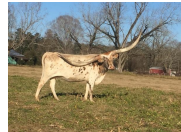

# 22 BACKWARDS LONGHORNS

## WF Kaleidoscope

Date of Birth: 02/22/2020  
 Registration 1: ci331420\*  
 Sale Price: \$

Courtesy of Square1 Media

WOW!!! Her momma is probably the prettiest Fifty-Fifty daughter I have ever seen and toting just shy of 100" t-t of horn. This girl has it all. Color, size, and pedigree.

BRR TRAIL BOSS 48/8

WF EYE CANDY 509

JBR ECLIPSE

JBM Becca II

FIFTY-FIFTY BCB

WF WALKIN TALL 311

COWBOY TUFF CHEX

ETERNAL DIAMOND